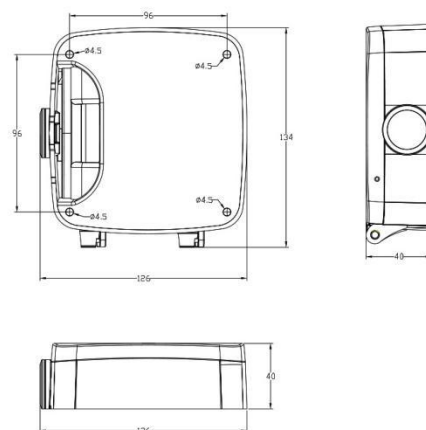

## Structure Diagrams

Units: mm

## Accessories Support

A01 Pole mount with stainless steel straps

Weight: 720g  
Dimensions: 170\*51.5\*152.6mm

A01-N Pole mount with stainless steel straps

Weight: 730g  
Dimensions: 170\*51.5\*152.6mm

A02 Corner bracket

Weight: 540g  
Dimensions: 170\*23.2\*205.3mm

A03 Corner bracket

Weight: 900g  
Dimensions: 170\*152.6\*76.3mm

A62 Junction box

Weight: 510g  
Dimensions: 134\*127\*40mm