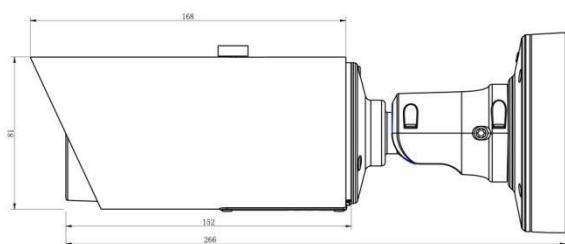

## Structure Diagrams

Units: mm

## Accessories Support

A01 Pole mount with stainless steel straps

Weight: 720g  
Dimensions: 170\*51.5\*152.6mm

A01-N Pole mount with stainless steel straps

Weight: 730g  
Dimensions: 170\*51.5\*152.6mm

A02 Corner bracket

Weight: 540g  
Dimensions: 170\*23.2\*205.3mm

A03 Corner bracket

Weight: 900g  
Dimensions: 170\*152.6\*76.3mm

A62 Junction box

Weight: 510g  
Dimensions: 134\*127\*40mm