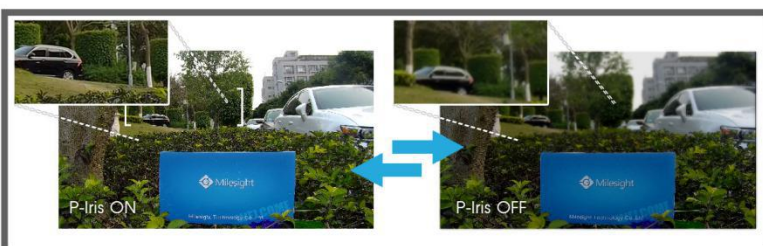

P-Iris

By adjusting the most suitable aperture position, to fully use the best part of the lens, P-Iris can control iris more precisely, offering no diffraction under strong light to give you a more clear scene with depth of view.