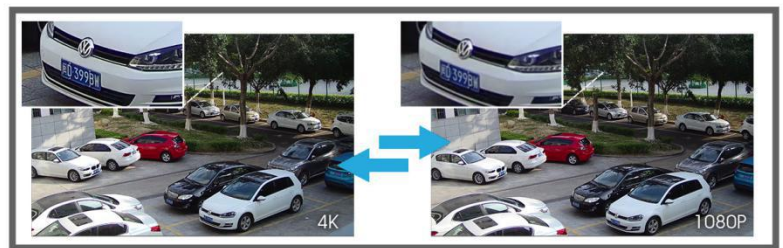

### 4K Video Viewing Experience

Milesight 4K H.265 Network Camera delivers up to 4K resolution (3840\*2160, effectively four times that of Full HD) at 30 frames per second (fps), providing users with ultra-high-definition video viewing experience.