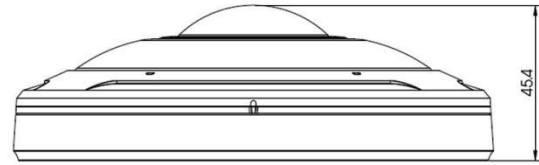

H.265 Day&Night Fisheye Network Camera