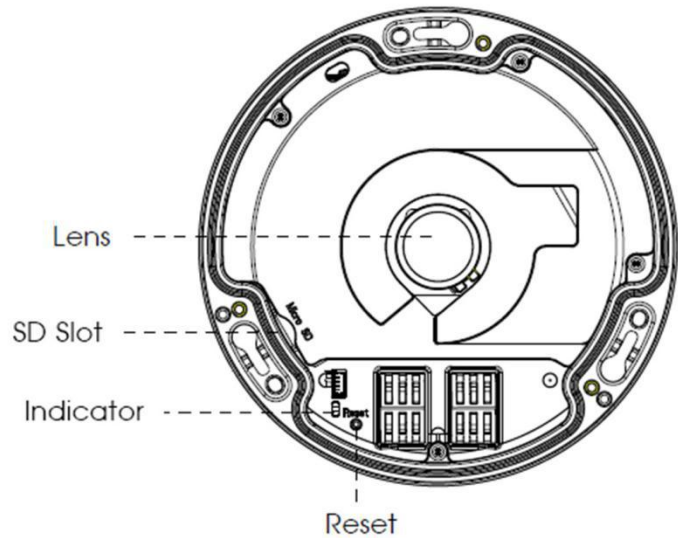

H.265 Day&Night Fisheye Network Camera

Units: mm

MS-C

9

9 - 12MP

6

Sensor

74-

Fisheye

PB

PoE+H.265

Milesight Technology Co.,Ltd. | www.milesight.com

Add: 7509 N.W. 36th Street, Miami, Florida 33166, USA
Tel: +1-305-764-3474
Mail: sales@milesightusa.com

Add: 9F/901, Star Valley B/D Digital-ro 9gil 99, Geumcheon-gu, Seoul, Korea
Tel: +82-070-8996-8940
Mail: charley@milesight.co.kr

Add: No.23 Wanghai Road, 2nd Software Park, Xiamen, China
Tel: +86-592-5922772
Mail: sales@milesight.com