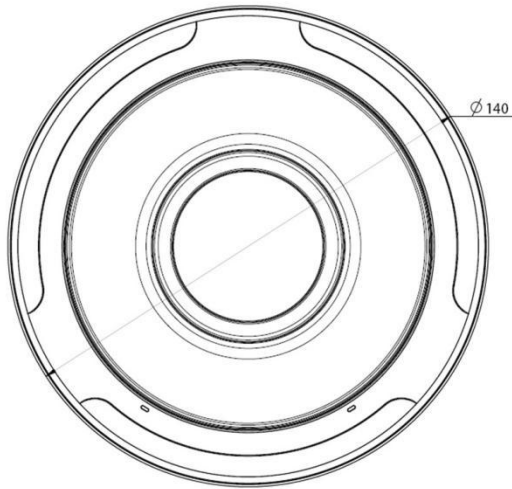

H.265 Day&Night Fisheye Network Camera

Units: mm

MS-C

9

9 - 12MP

6

Sensor

74-

Fisheye

PB

PoE+H.265

Milesight Technology Co.,Ltd. | www.milesight.com

Add: 7509 N.W. 36th Street, Miami, Florida 33166, USA
Tel: +1-305-764-3474
Mail: sales@milesightusa.com

Add: 9F/901, Star Valley B/D Digital-ro 9gil 99, Geumcheon-gu, Seoul, Korea
Tel: +82-070-8996-8940
Mail: charley@milesight.co.kr

Add: No.23 Wanghai Road, 2nd Software Park, Xiamen, China
Tel: +86-592-5922772
Mail: sales@milesight.com