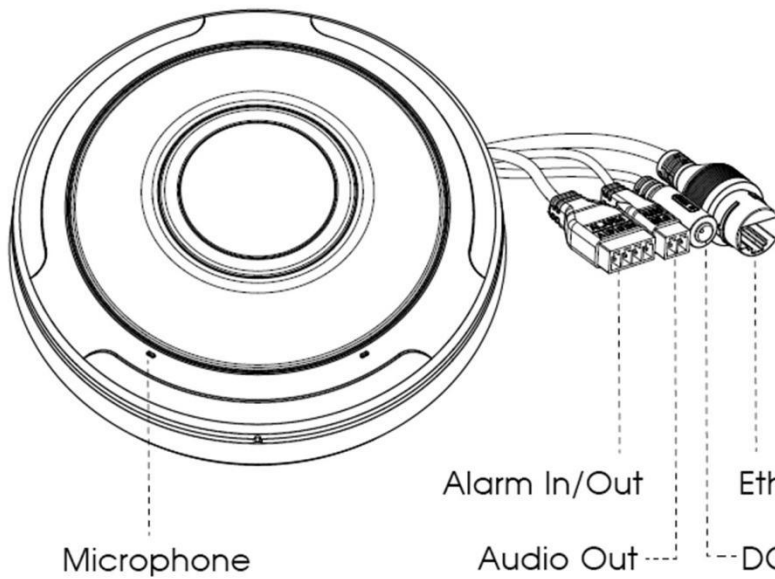

H.265 Day&Night Fisheye Network Camera

Units: mm

MS-C

9

9 - 12MP

6

Sensor

74-

Fisheye

PB

PoE+H.265

Milesight Technology Co.,Ltd. | www.milesight.com

Add: 7509 N.W. 36th Street, Miami, Florida 33166, USA
Tel: +1-305-764-3474
Mail: sales@milesightusa.com

Add: 9F/901, Star Valley B/D Digital-ro 9gil 99, Geumcheon-gu, Seoul, Korea
Tel: +82-070-8996-8940
Mail: charley@milesight.co.kr

Add: No.23 Wanghai Road, 2nd Software Park, Xiamen, China
Tel: +86-592-5922772
Mail: sales@milesight.com