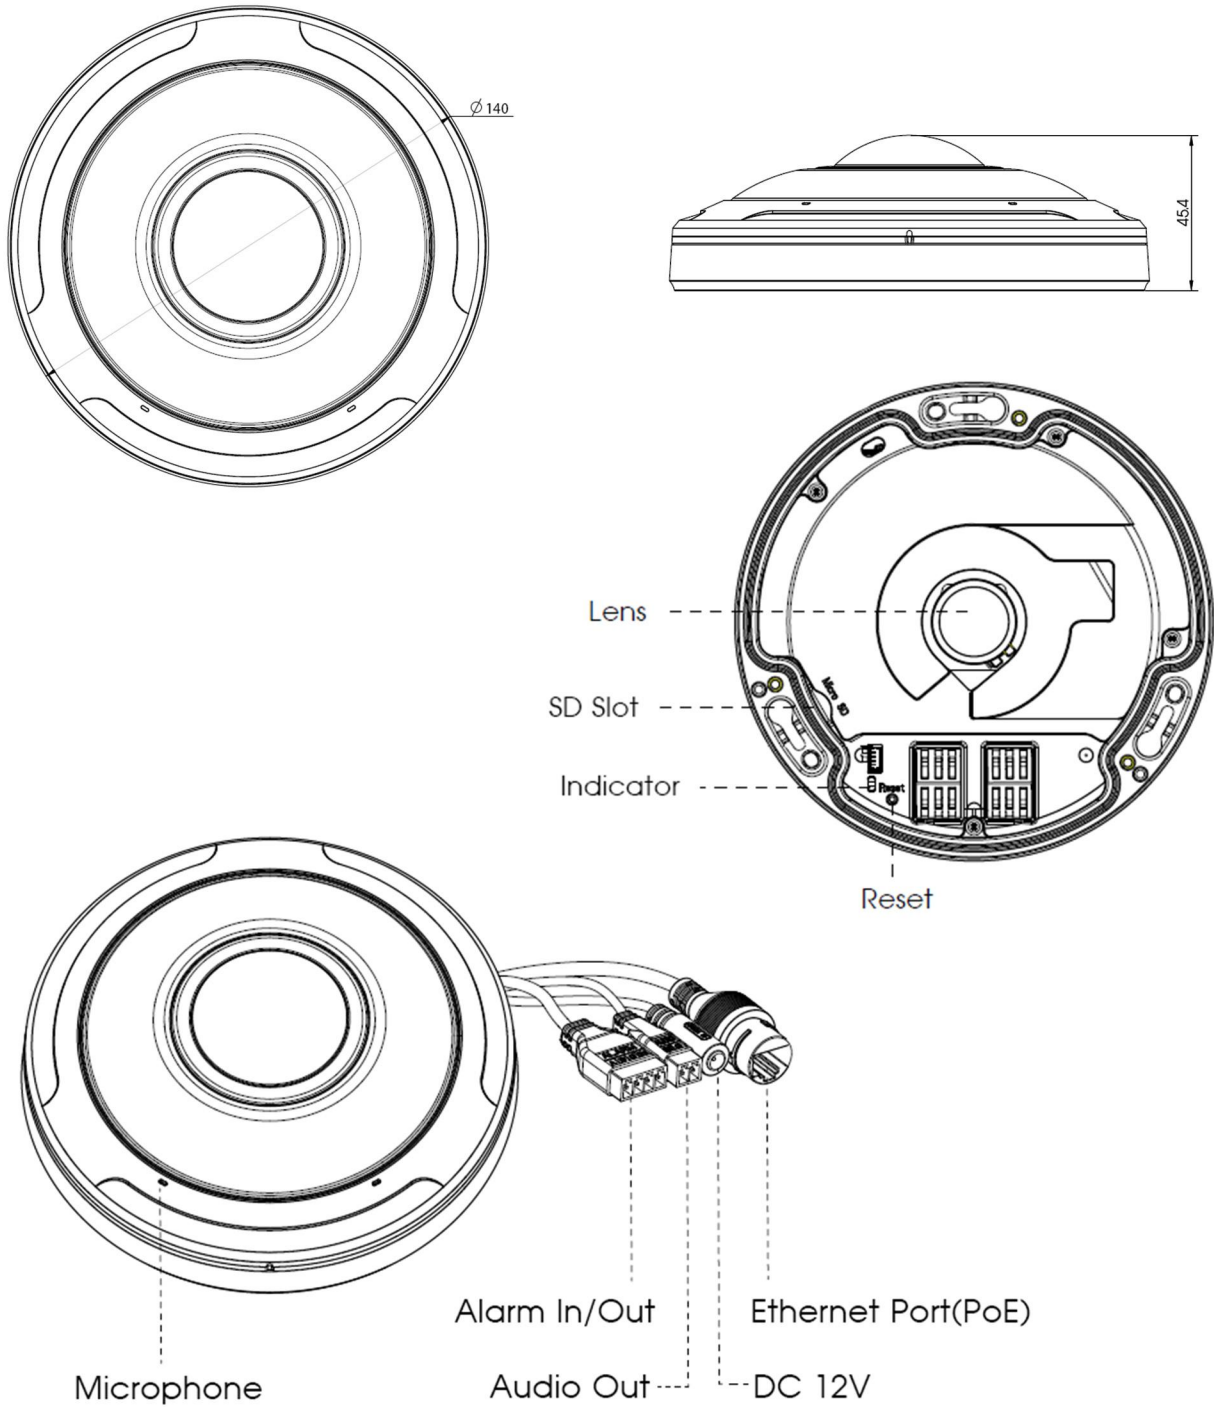

H.265 Day&Night Fisheye Network Camera

Units: mm

MS-C

9

9-12MP

6

Sensor

74-

Fisheye

PB

PoE+H.265

Milesight Technology Co.,Ltd. | www.milesight.com

Add: 7509 N.W. 36th Street, Miami, Florida 33166, USA
Tel: +1-305-764-3474
Mail: sales@milesightusa.com

Add: 9F/901, Star Valley B/D Digital-ro 9gil 99, Geumcheon-gu, Seoul, Korea
Tel: +82-070-8996-8940
Mail: charley@milesight.co.kr

Add: No.23 Wanghai Road, 2nd Software Park, Xiamen, China
Tel: +86-592-5922772
Mail: sales@milesight.com