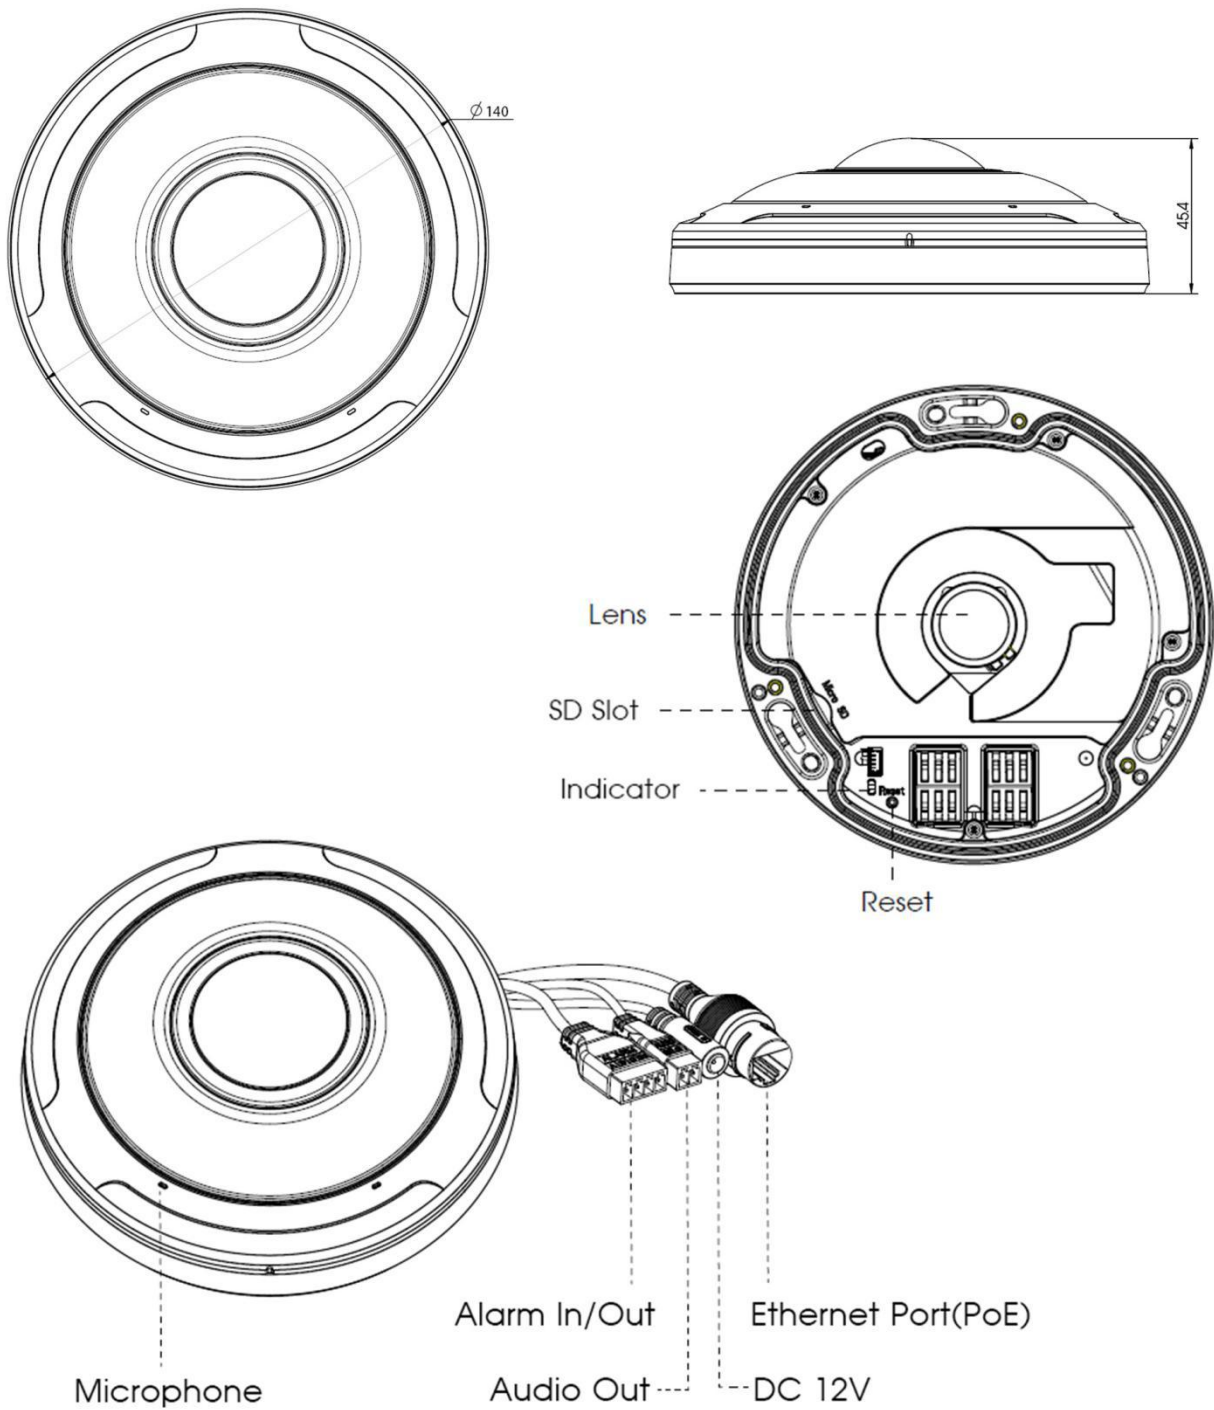

H.265 Day&Night Fisheye Network Camera

Units: mm

MS-C

9

9-12MP

6

Sensor

74-

Fisheye

PB

PoE+H.265

Milesight Technology Co.,Ltd. | www.milesight.com

MILESIGHT CHINA
Add: No.23 Wanghai Road, 2nd Software Park, Xiamen, China
Tel: +86-592-5922772 Mail: sales@milesight.com

MILESIGHT USA
Add: 7509 N.W. 36th Street, Miami, Florida 33166, USA
Tel: +1-305-764-3474 Mail: sales@milesightusa.com