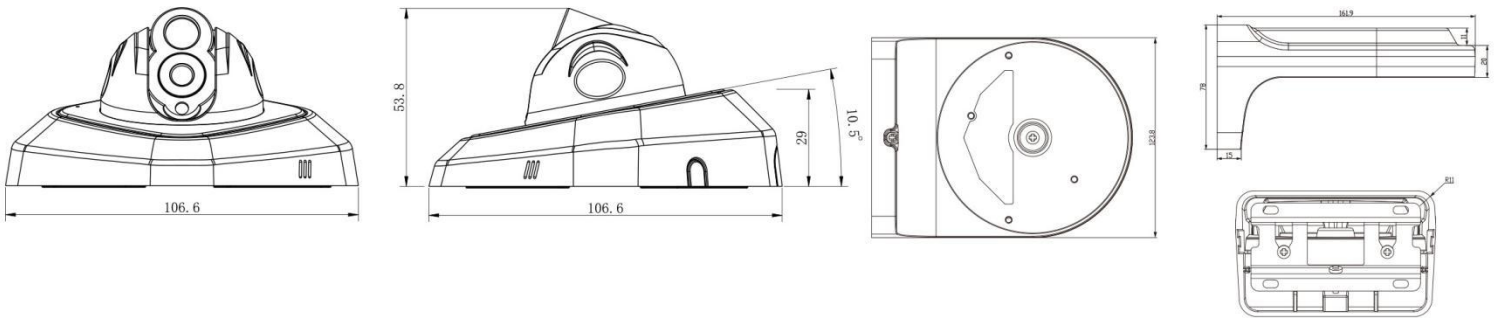

Easy Installation & Adjustment

With a built-in RJ45 port, PoE functionality and 3-axis mechanical design, the installation steps of Milesight IR Mini Dome Camera are as easy as ABC.

H.265 IR Mini Dome Network Camera

V7.10

H.265 IR Mini Dome Network Camera

Structure Diagrams

Units: mm

Accessories Support

A01 Pole mount with stainless steel straps

Weight: 720g
Dimensions: 170*51.5*152.6mm

A02 Corner bracket

Weight: 540g
Dimensions: 170*23.2*205.3mm

A03 Corner bracket

Weight: 900g
Dimensions: 170*152.6*76.3mm

A71 Wall mount

Weight: 531g
Dimensions: 162*124*78 mm

Naming Convention

Milesight Technology Co.,Ltd. | www.milesight.com