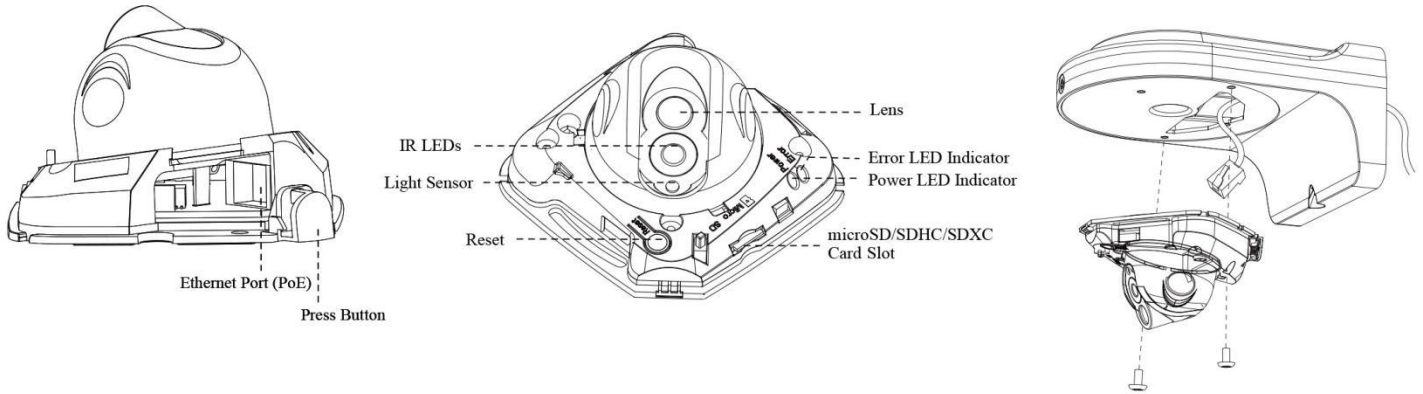

Easy Installation & Adjustment

With a built-in RJ45 port, PoE functionality and 3-axis mechanical design, the installation steps of Milesight IR Mini Dome Camera are as easy as ABC.

H.265 IR Mini Dome Network Camera

V7.10

H.265 IR Mini Dome Network Camera

Structure Diagrams

Units: mm

Accessories Support

A01 Pole mount with stainless steel straps

Weight: 720g
Dimensions: 170*51.5*152.6mm

A02 Corner bracket