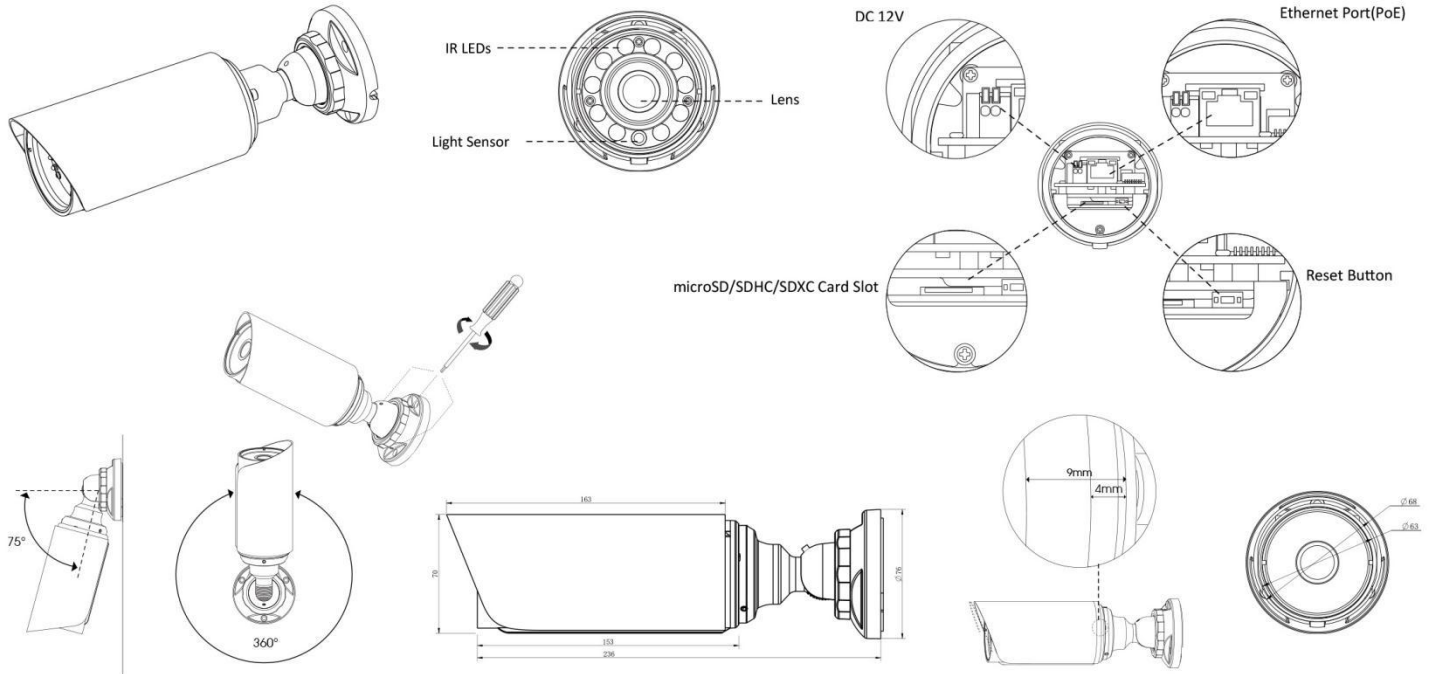

H.265 Remote Focus&Zoom Mini Bullet Network Camera

Structure Diagrams

Units: mm

Accessories Support

A01 Pole mount with stainless steel straps
Weight: 720g
Dimensions: 170*51.5*152.6mm

A01-N Pole mount with stainless steel straps
Weight: 730g
Dimensions: 170*51.5*152.6mm

A02 Corner bracket
Weight: 540g
Dimensions: 170*23.2*205.3mm

A03 Corner bracket
Weight: 900g
Dimensions: 170*152.6*76.3mm

A63 Junction Box
Weight: 620g
Dimensions: 134*127*40