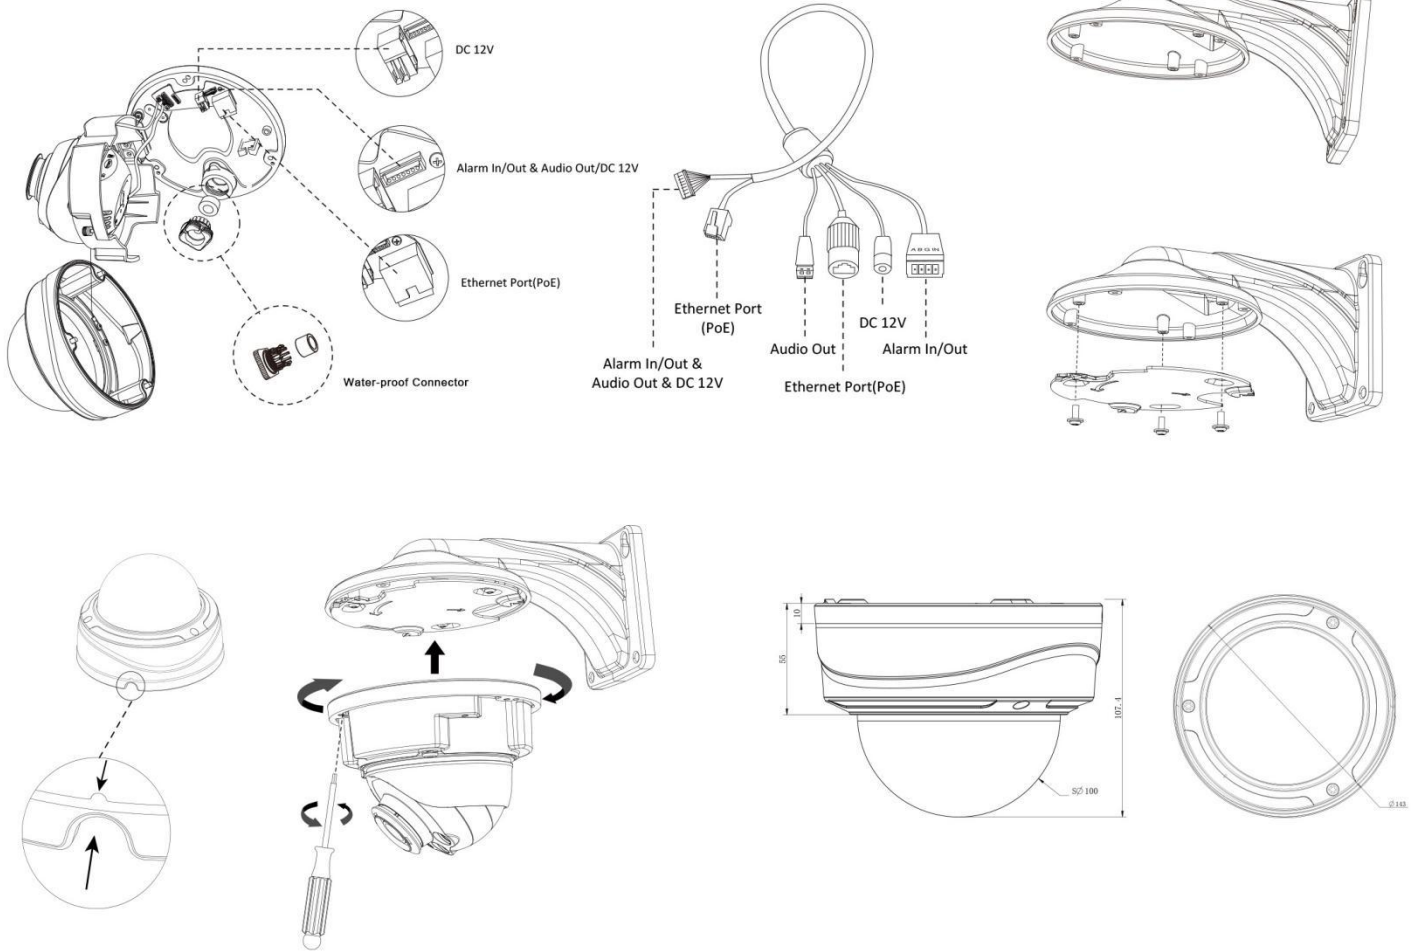

H.265 Remote Focus&Zoom Pro Dome Network Camera

Structure Diagrams

Units: mm

Accessories Support

A01 Pole mount with stainless steel straps
Weight: 720g
Dimensions: 170*51.5*152.6mm

A01-N Pole mount with stainless steel straps
Weight: 730g
Dimensions: 170*51.5*152.6mm

A02 Corner bracket
Weight: 540g
Dimensions: 170*23.2*205.3mm

A03 Corner bracket
Weight: 900g
Dimensions: 170*152.6*76.3mm

A72 Wall mount
Weight: 350g
Dimensions: 106*140*214mm

Naming Convention

Milesight Technology Co.,Ltd. | www.milesight.com