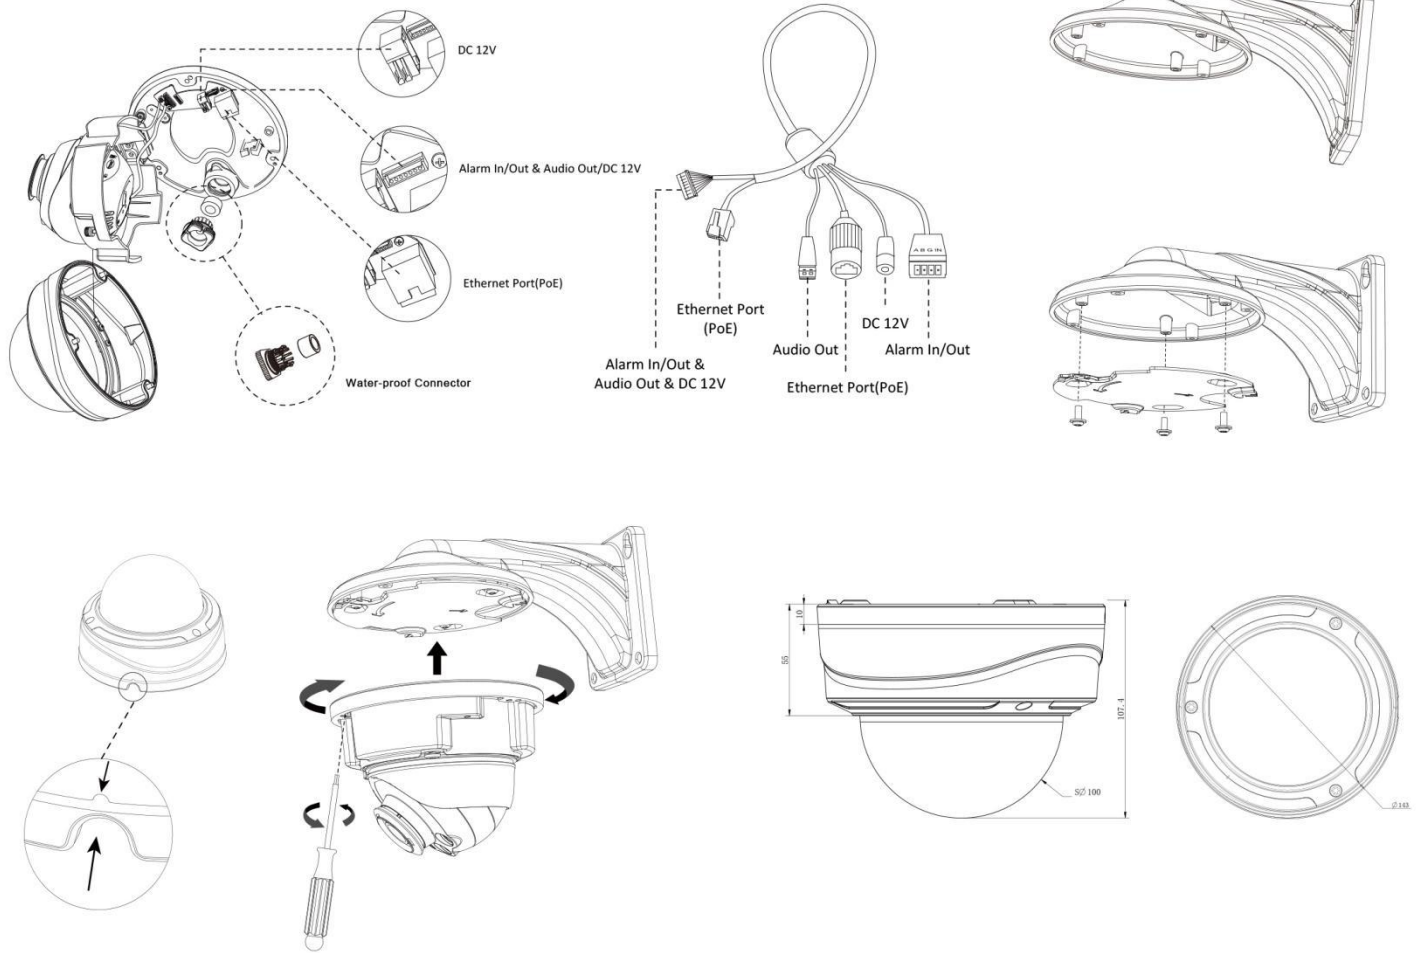

H.265 Remote Focus&Zoom Pro Dome Network Camera

Structure Diagrams

Units: mm

Accessories Support

A01 Pole mount with stainless steel straps

Weight: 720g
Dimensions: 170*51.5*152.6mm

A01-N Pole mount with stainless steel straps

Weight: 730g
Dimensions: 170*51.5*152.6mm

A02 Corner bracket

Weight: 540g
Dimensions: 170*23.2*205.3mm

A03 Corner bracket

Weight: 900g
Dimensions: 170*152.6*76.3mm

A72 Wall mount

Weight: 350g
Dimensions: 106*140*214mm