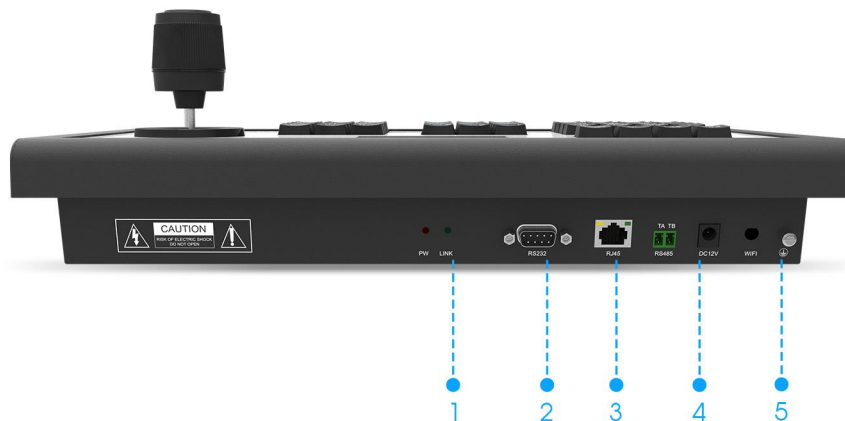

Milesight Network Keyboard

| | | |
|---------------------------|-----------------------|----------------------------|
| Model | MS-K02 | |
| Control Mode | IP-based | |
| LCD Screen | 128X64 Blue Screen | |
| Joystick | 4-axis joystick | |
| Network | IPV4, HTTP, TCP, MSSP | |
| External Interface | Network Interface | 1*RJ45 100M/1000M |
| | Serial Interface | 1*RS-485 (Reserved) |
| | | 1*RS-232 |
| General | Working Temperature | -20°C~60°C |
| | Working Humidity | 20%~80% |
| | Power Supply | DC 12V 1A |
| | Power Consumption | 12W MAX |
| | Weight | 3.0Kg |
| | Dimensions | 360mm(W)x200mm(D)x105mm(H) |
| | Warranty | 2 Years |

Milesight Network Keyboard

Appearance

Operation Panel

1. NVR Shortcut Keys 2. Numeric Keys 3. PTZ Shortcut Keys 4. Joystick 5. Keyboard Setting 6. LCD Screen

Interfaces

1. LED Indicator 2. RS-232 3. LAN 4. Power 5. GND