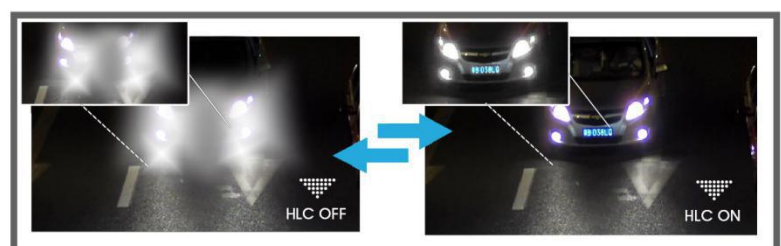

HLC

HLC(High Light Compensation) can identify the high light spot and adjust the expose time to compensate for the area around strong light spots to present a distinct image, which is much usable in capturing vehicle plate license under car headlights.