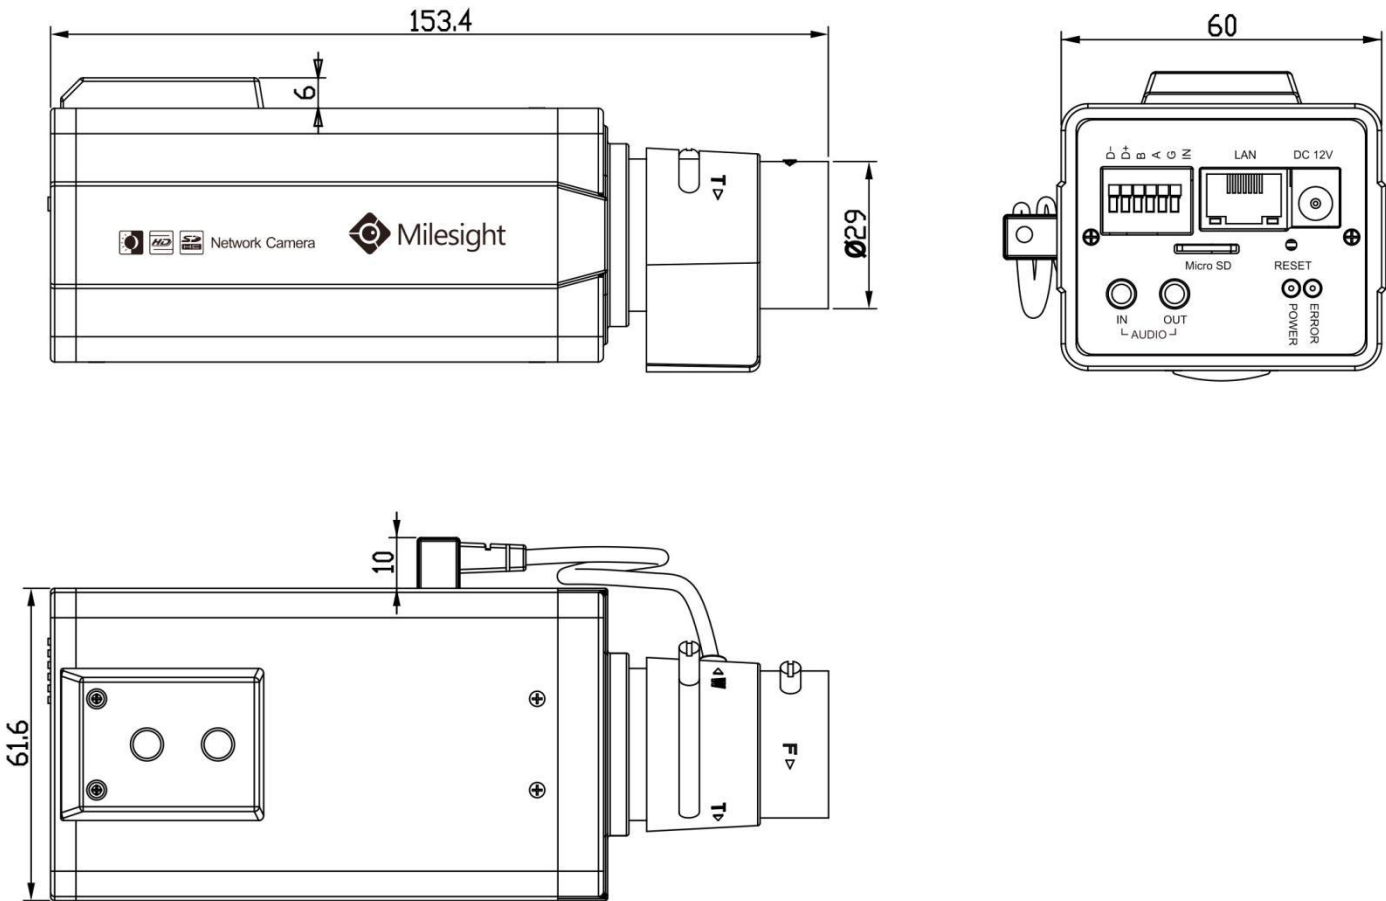

H.265 Day&Night Pro Box Network Camera

Structure Diagrams

Units: mm